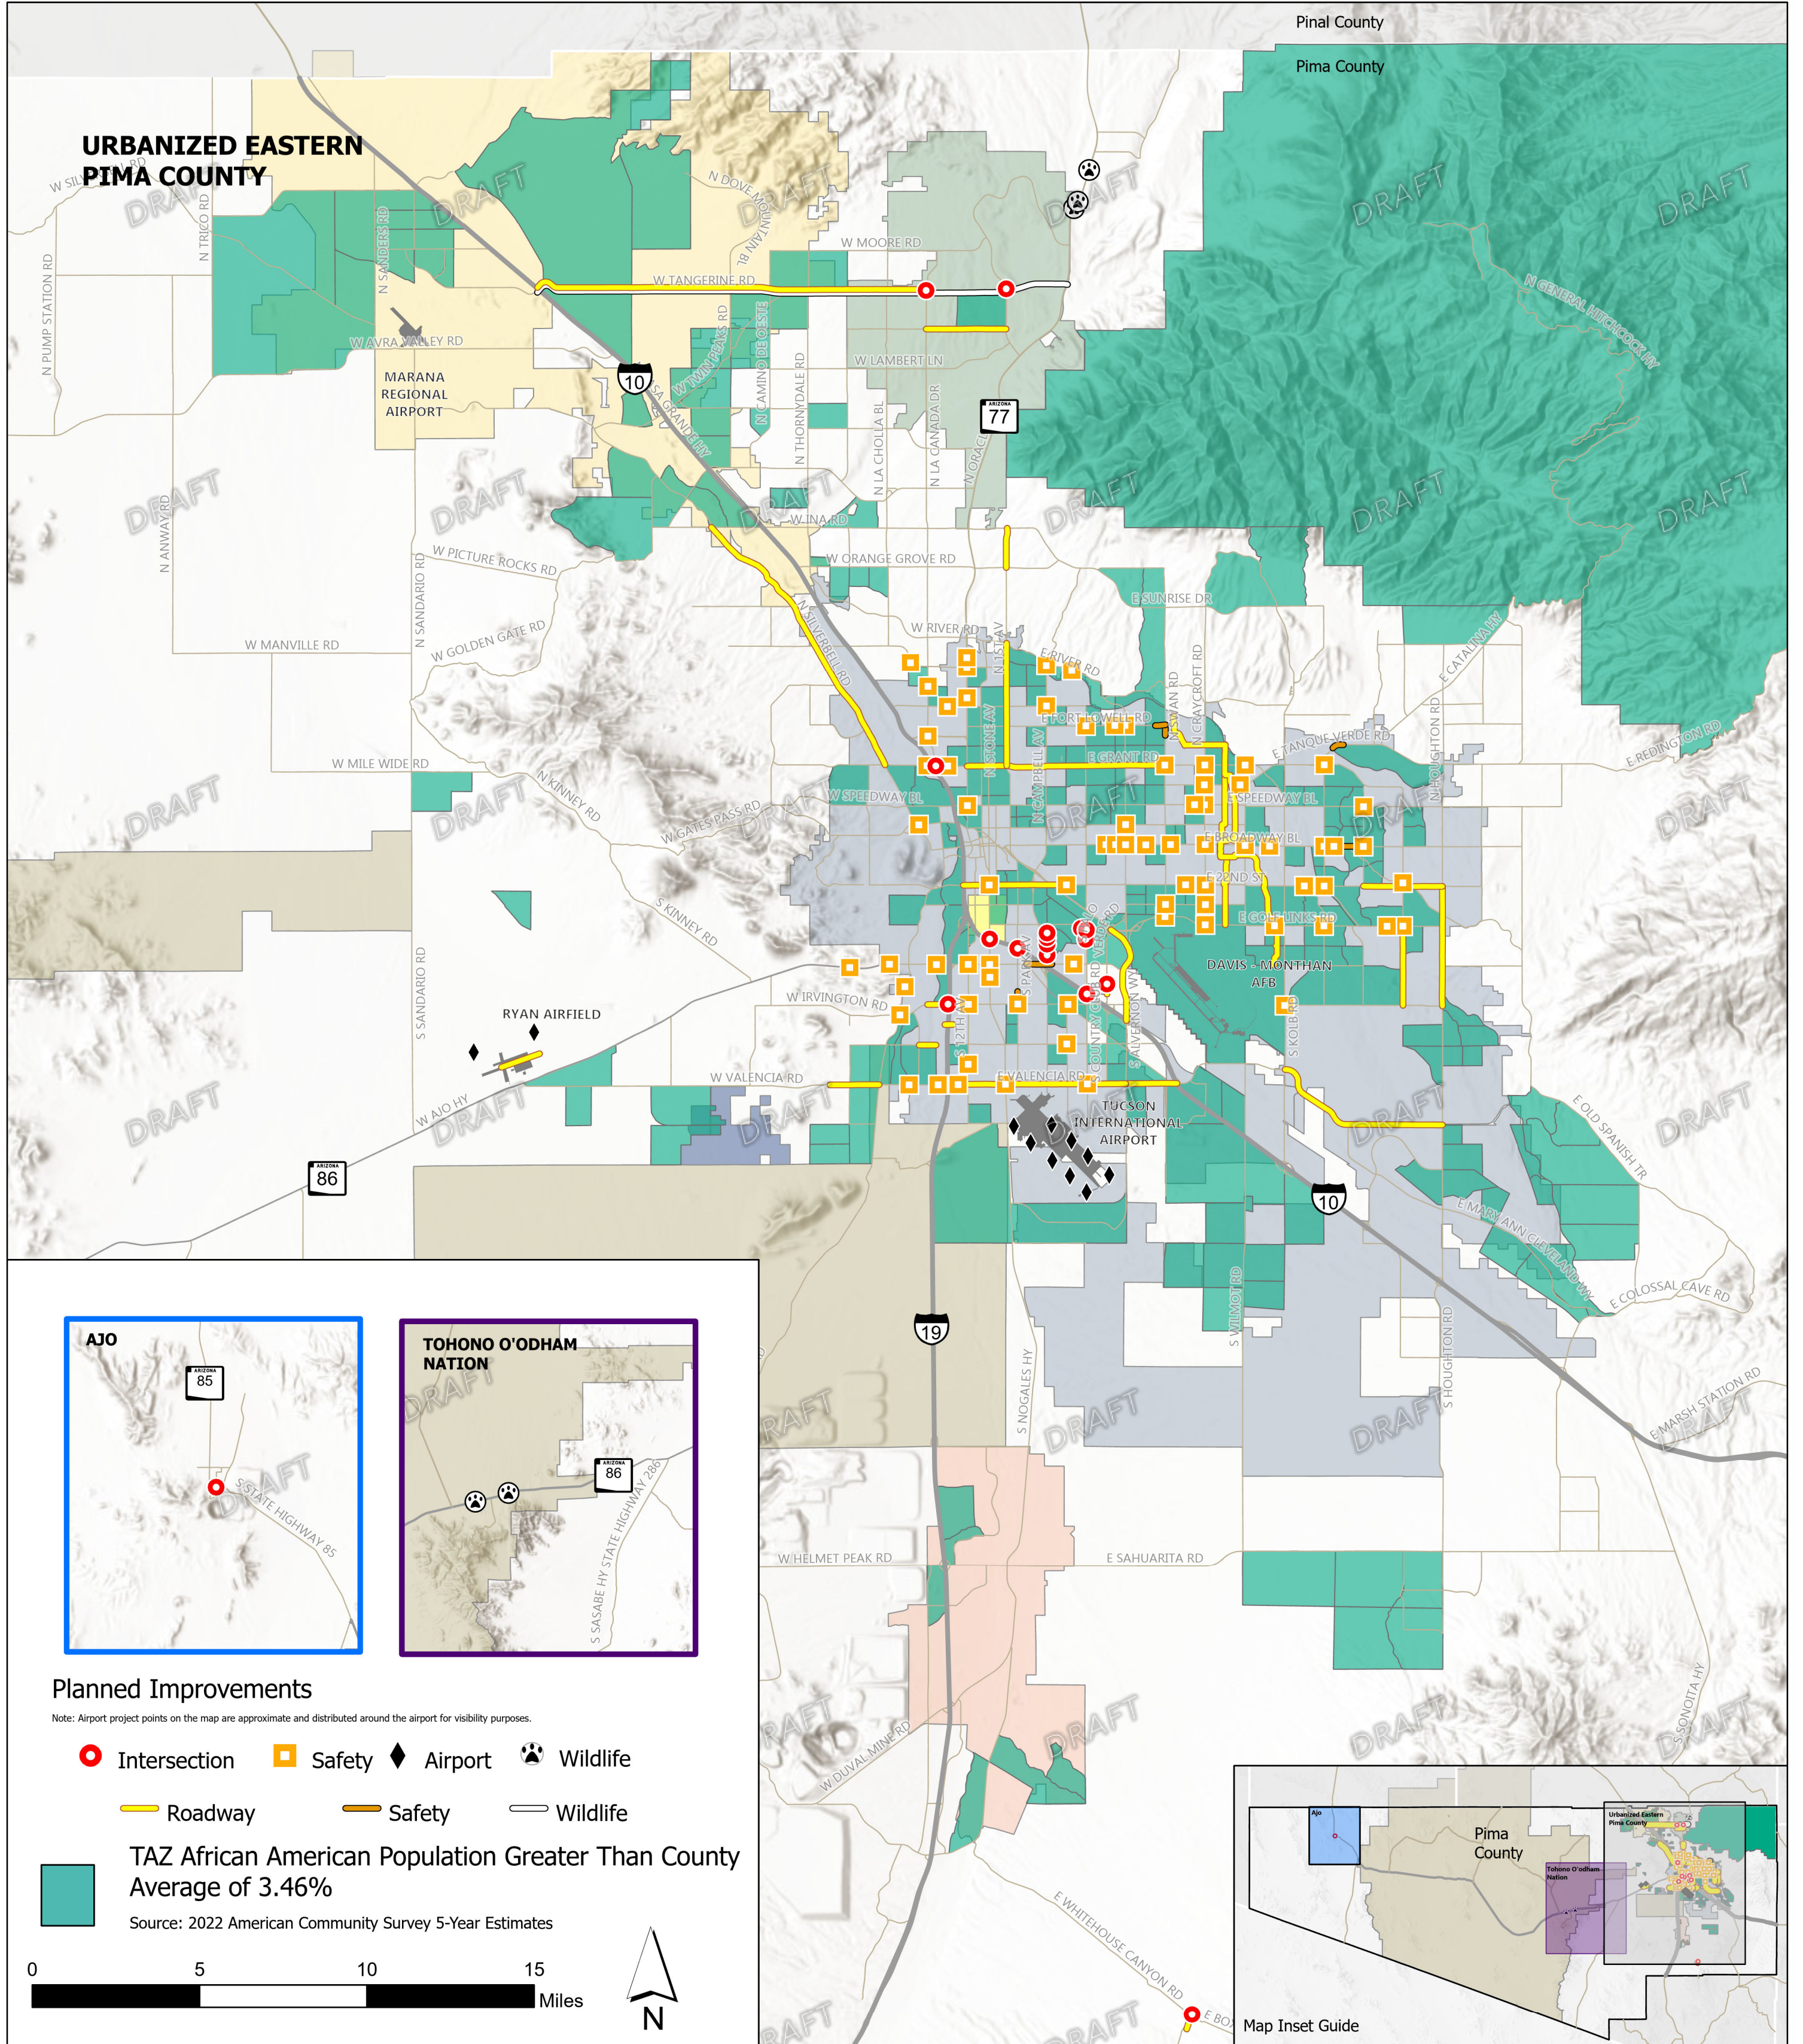

Title VI Analysis African American Population

Planned Improvements

Note: Airport project points on the map are approximate and distributed around the airport for visibility purposes.

- Intersection
- Safety
- ◆ Airport
- ⦿ Wildlife
- Roadway
- Safety
- Wildlife

TAZ African American Population Greater Than County Average of 3.46%

Source: 2022 American Community Survey 5-Year Estimates