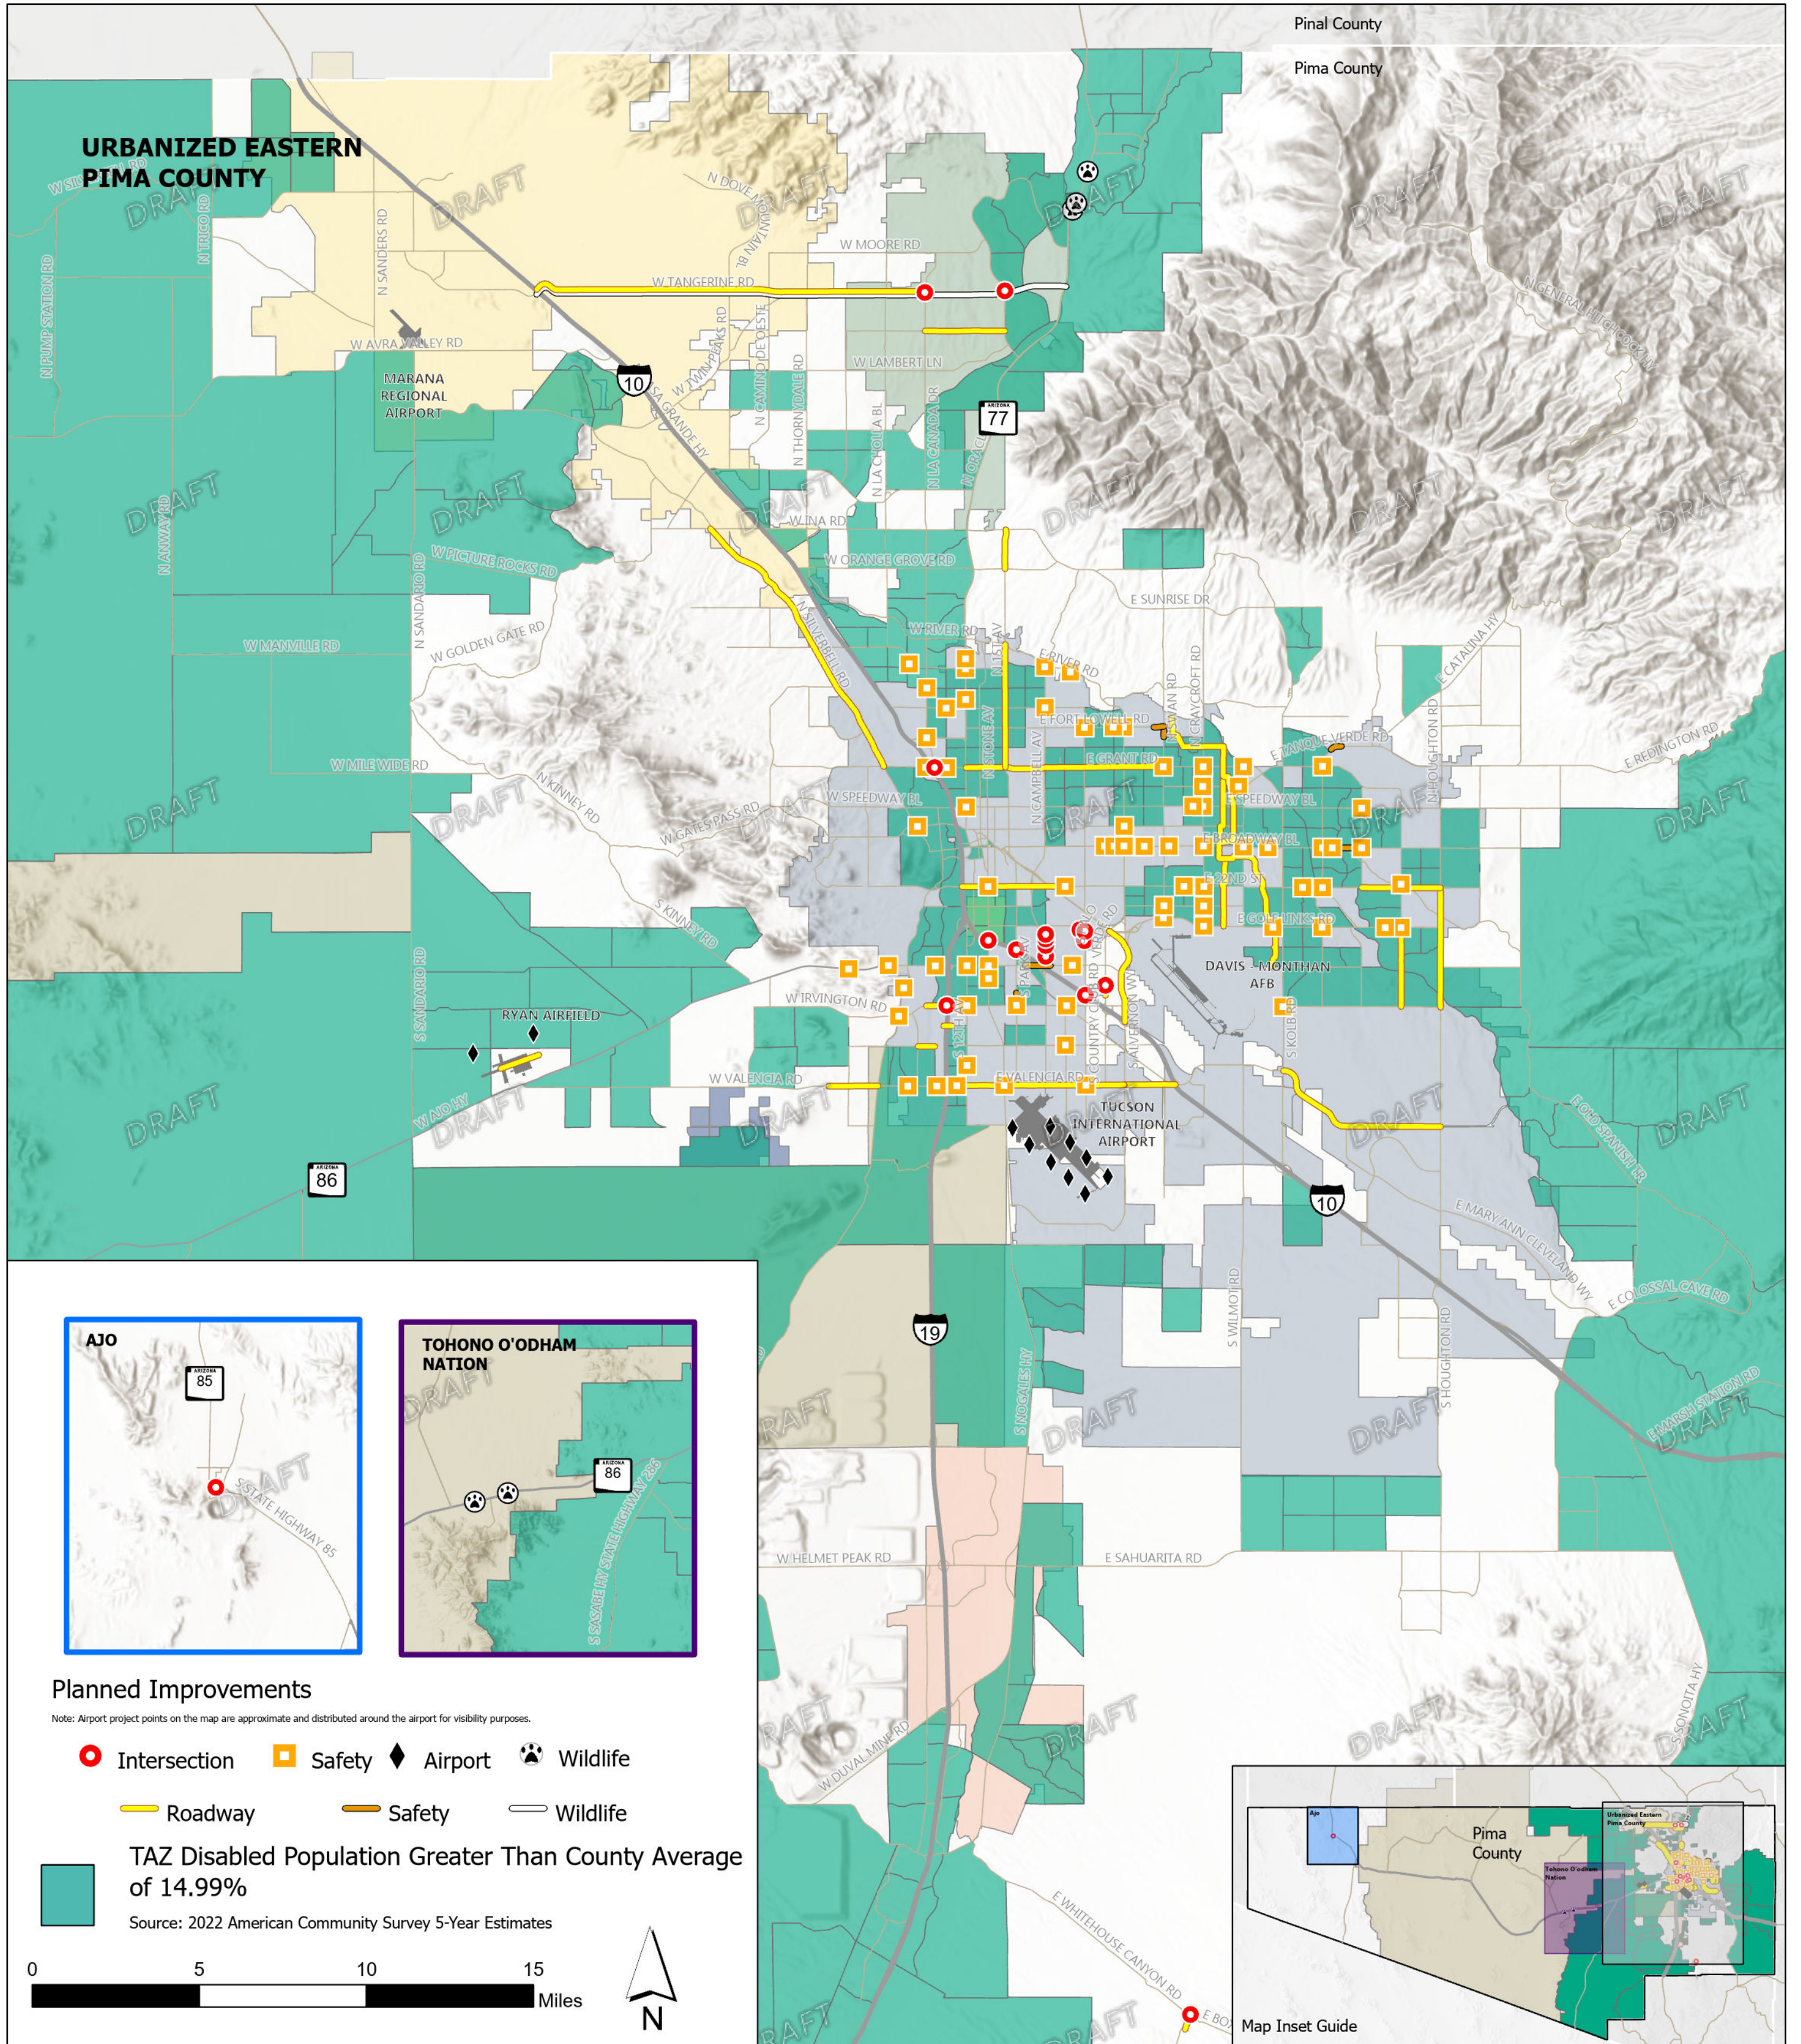

Title VI Analysis Disabled Population

Planned Improvements

Note: Airport project points on the map are approximate and distributed around the airport for visibility purposes.

- Intersection
- Safety
- ◆ Airport
- ⦿ Wildlife
- Roadway
- Safety
- Wildlife

TAZ Disabled Population Greater Than County Average of 14.99%

Source: 2022 American Community Survey 5-Year Estimates